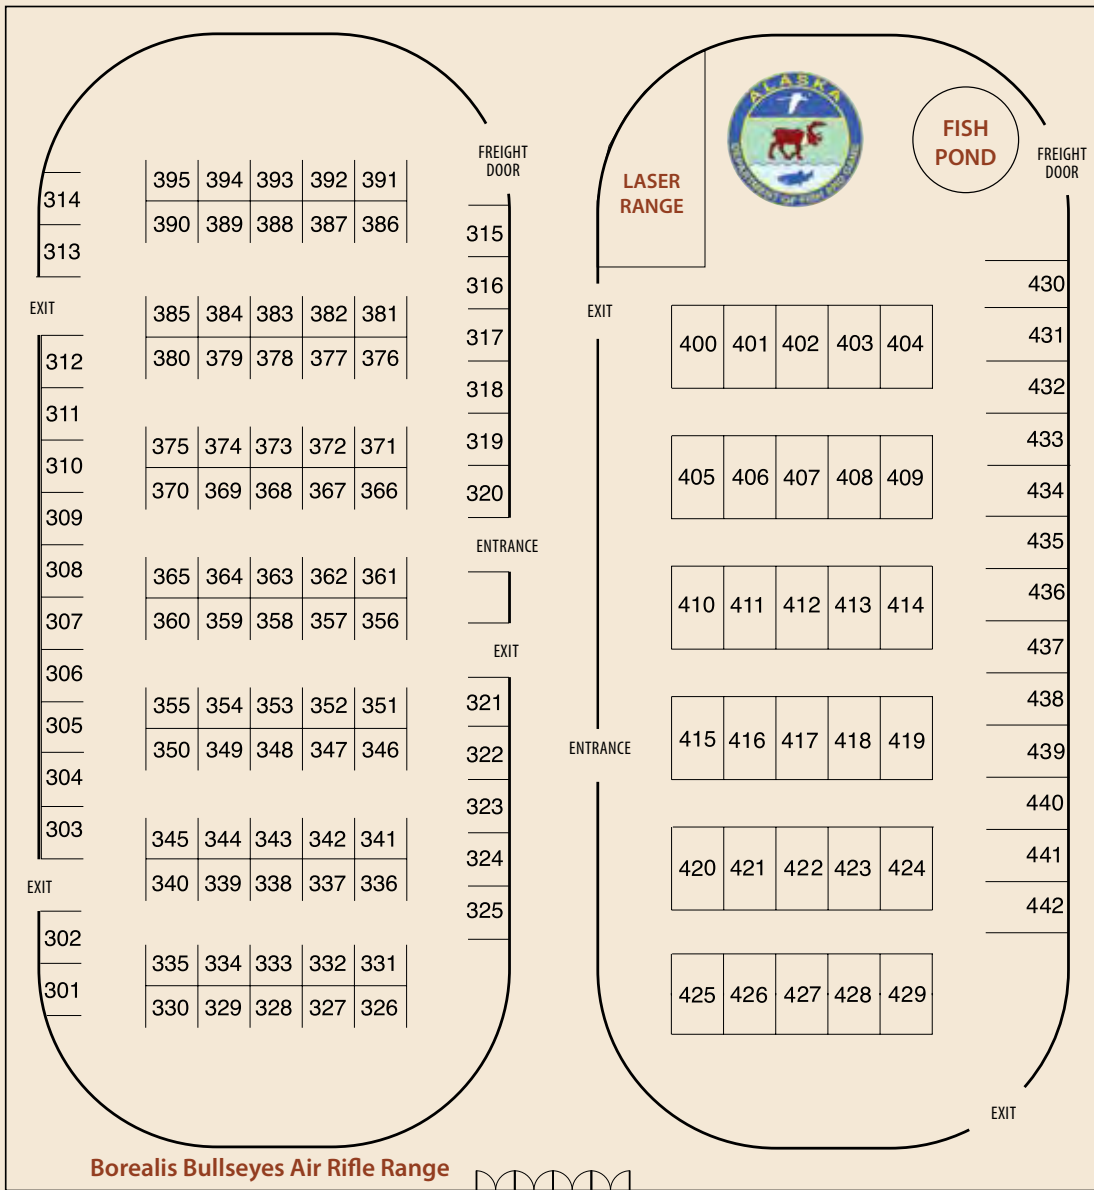

# MOVE OUT

Sunday, April 7, 5:00pm–Midnight

**HALL MUST BE VACATED  
BY MIDNIGHT, SUNDAY, April 7**

## Sullivan Sports Arena

**Ben Boeke Ice Arena #1**

**Ben Boeke Ice Arena #2**

### Sullivan Sports Arena

\$1195.00

Each 8' x 10'