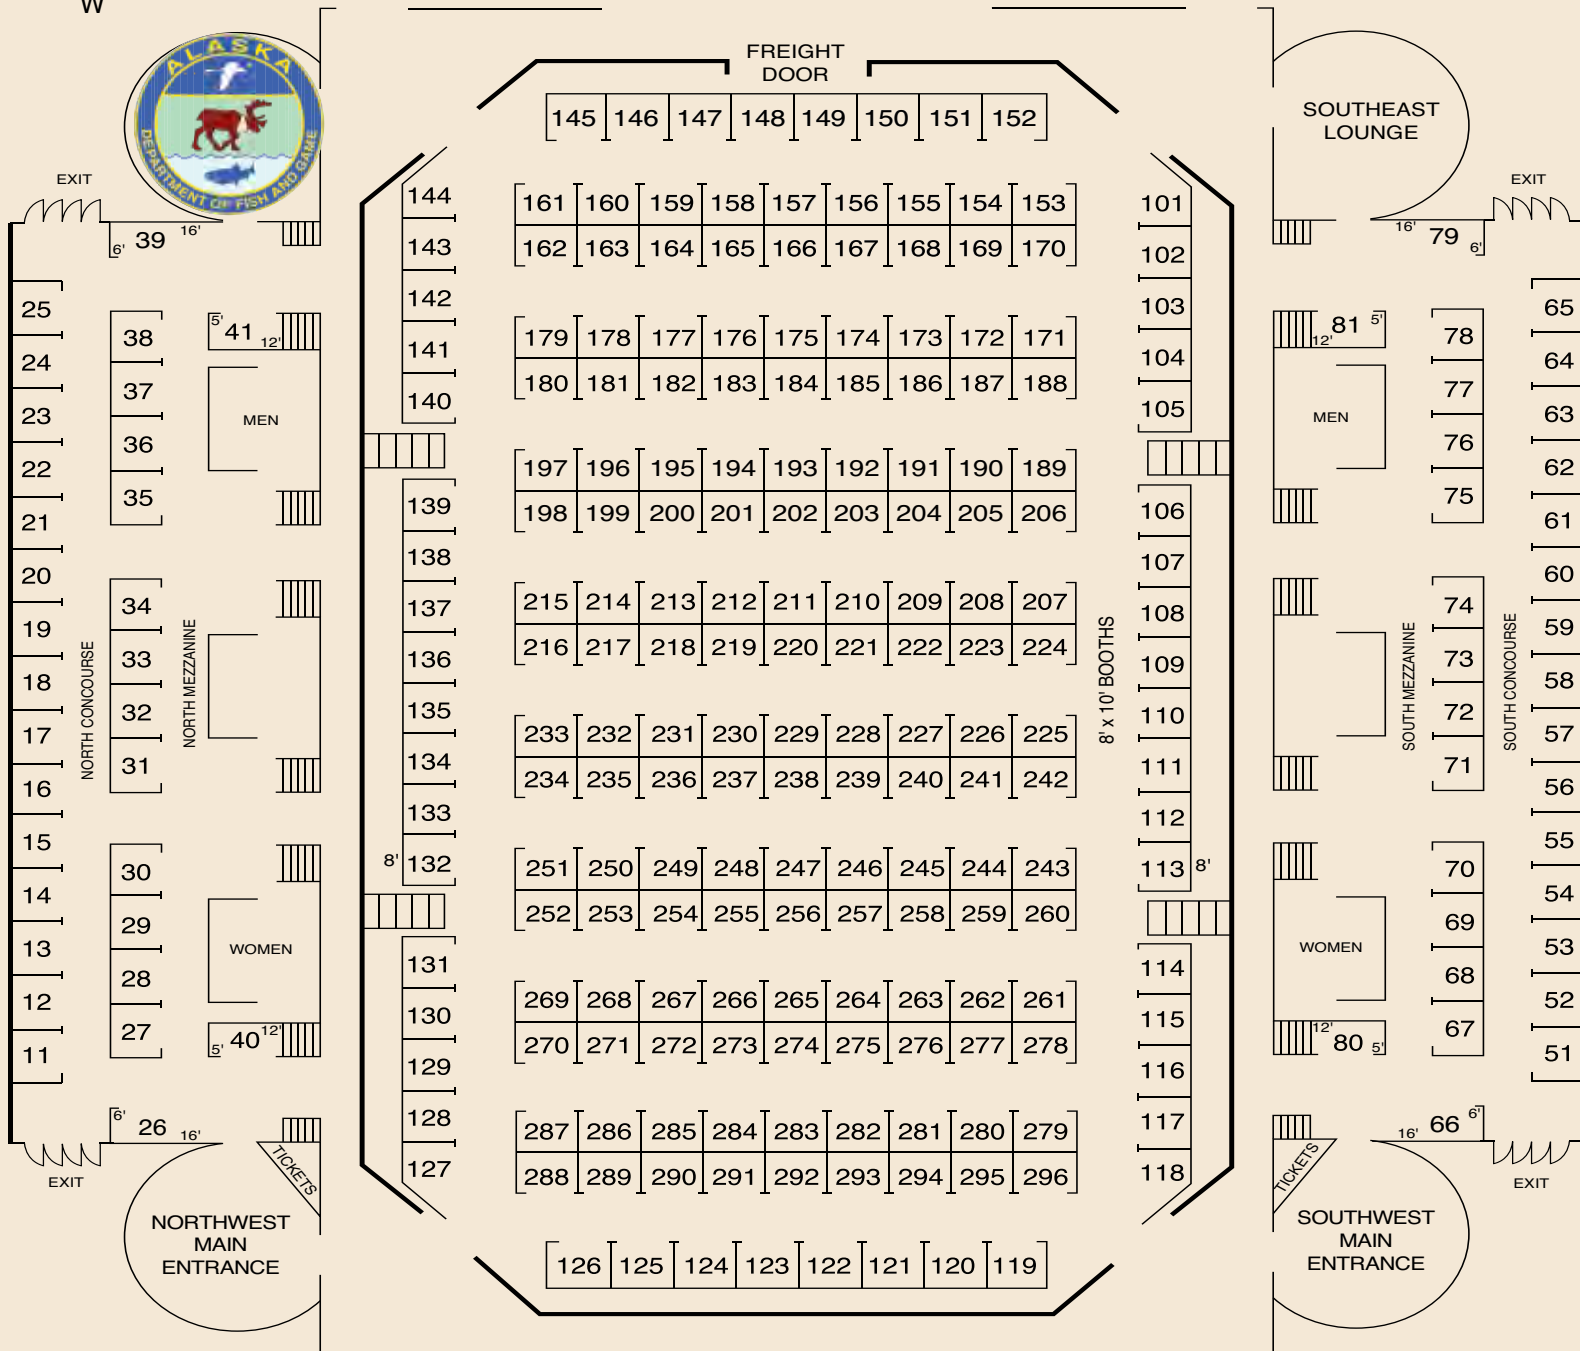

# MOVE IN

Heavy freight and booth-displays

Wed., April 3, 4:00pm–8:00pm

Light carry-in only; no backdrop set-ups

Thursday, April 4, 9:00am–3:30pm

**MOVE IN MUST BE COMPLETED BY**

**3:30 PM April 4**

# MOVE OUT

Sunday, April 7, 5:00pm–Midnight

**HALL MUST BE VACATED  
BY MIDNIGHT, SUNDAY, April 7**

## Sullivan Sports Arena

### Sullivan Sports Arena

\$1195.00

Each 8' x 10'